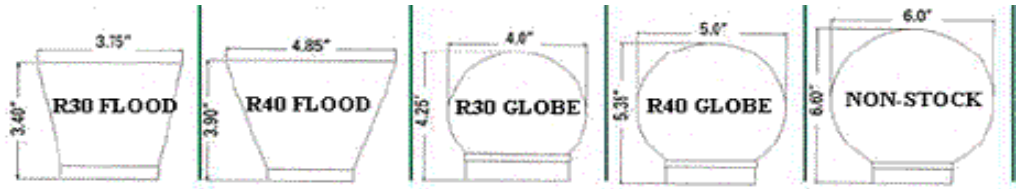

**R40 FLOOD REFLECTOR
W/PCF 26 WATT**

R30 GLOBE

R40 GLOBE