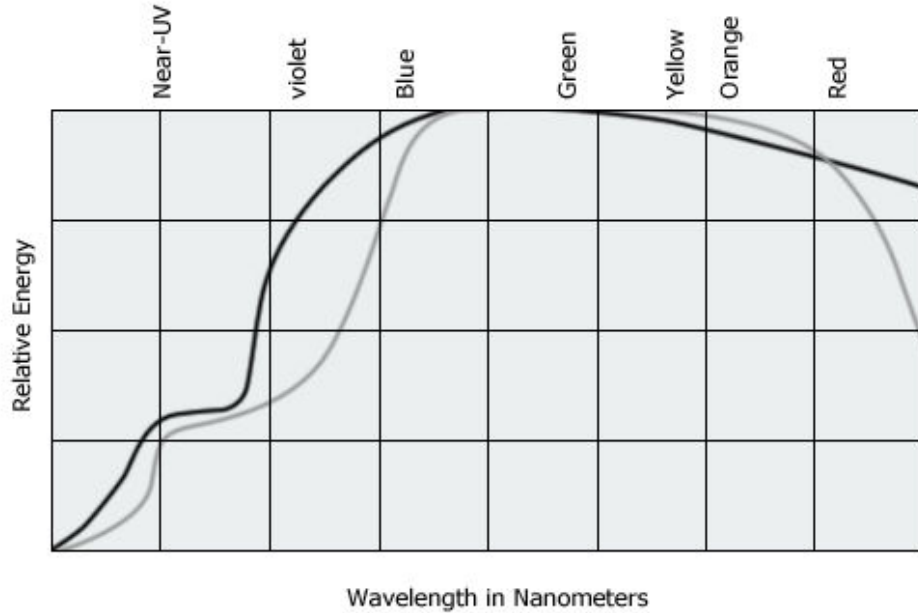

**R40 FLOOD REFLECTOR
W/PCF 26 WATT**

R30 GLOBE

R40 GLOBE

COMPARISON OF FULL SPECTRUM CFL WITH SUNLIGHT

<><><>
 Black line = sunlight Gray line = Paralite CFLs

Order here on our secure server

ORDER NOW

We accept **Purchase Orders** from educational institutions, non-profit organizations and government agencies. All other orders need to be placed through the online shopping cart or by phone. We accept all major credit cards.